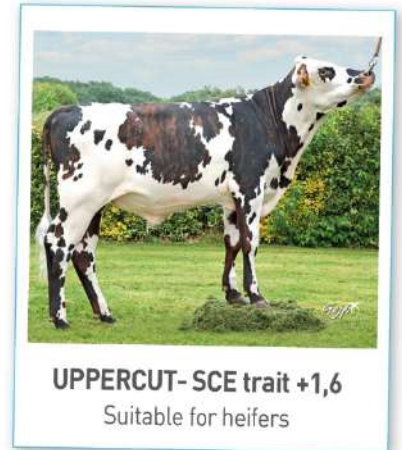

### « SINGLE STEP »: THE NEW « REFERENCE » METHOD

For this new december 2024 proof run, sire and daughter calving ease also benefit from the new « reference » genetic proof method: « single step », successfully deployed since 2022 for the other traits in dairy breeds in France. « Sire Calving Ease » (SCE) and « Daughter Calving Ease » (DCE) are now harmonized on the same scale than the others functionals traits, with the average of the reference population for mobil base at 0 and a genetic standard deviation of 1.