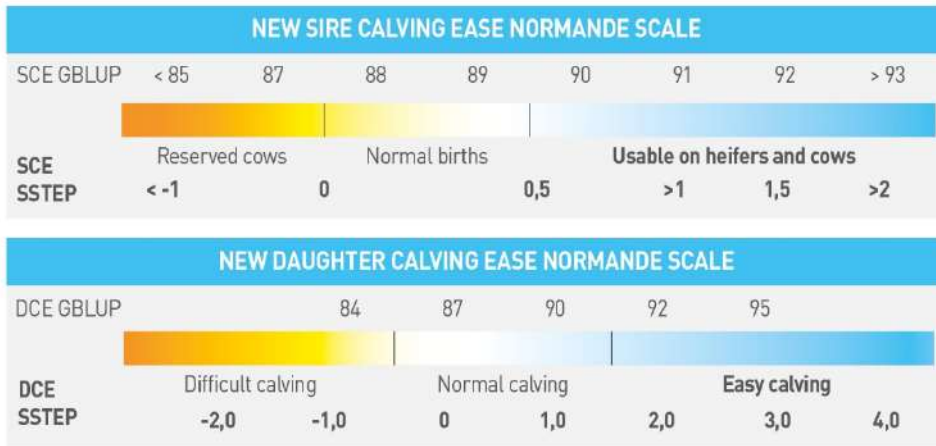

## SYNETICS, Leading for Health & Genetic Progress!

**SYNETICS** brings the highest bulls' level to get most efficient cows, and also anticipates tomorrow by providing essential new traits for farmer's challenges and society's requirements

### « SINGLE STEP »: THE NEW « REFERENCE » METHOD

For this new december 2024 proof run, sire and daughter calving ease also benefit from the new « reference » genetic proof method: « single step », successfully deployed since 2022 for the other traits in dairy breeds in France. « Sire Calving Ease » (SCE) and « Daughter Calving Ease » (DCE) are now harmonized on the same scale than the others functionals traits, with the average of the reference population for mobil base at 0 and a genetic standard deviation of 1.