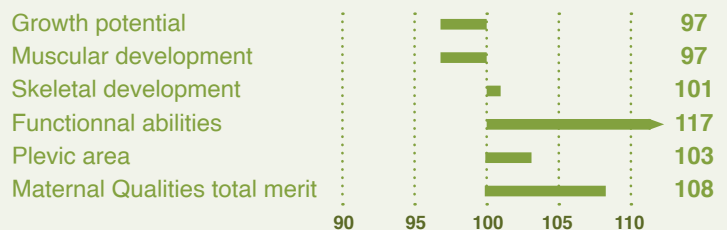

117

OPste

108

IFNAIS

108

IVMAT