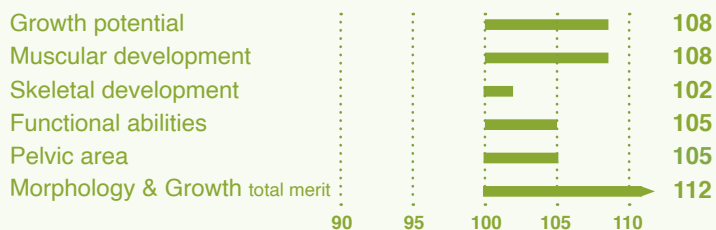

Index from Station of Evaluation