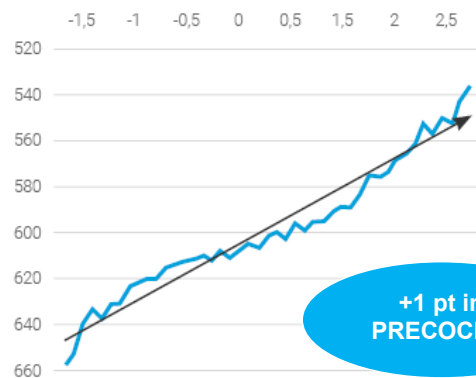

The Precocity (PR) the NEW SYNETICS private proof

Gain up to 25 days at age at 1st AI in one generation!

The new SYNETICS proof PRECOCITY permits to decrease the heifers age at 1st calving up to 25 days in one generation with the best SYNETICS bulls.

25 days: which profits on group of 100 cows & 35 heifers / year ?

Profit up to **2000 € / year**

Up to **26 hours** in less work

Up to **-1.5%** carbon footprint

Link between PRECOCITY proof & age at 1st AI

25 days earlier at 1st AI & 1st calving

Top Normande bulls in PRECOCITY: OSTENDAL, RASPOUTINE, OPIUM, RIVOLI, SECRET, STIMULUS P, RAZZIA, ROQUEFORT, ...

Once upon a time : the Normande polled story continues...