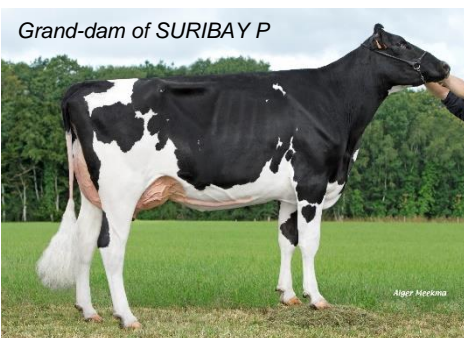

SANPEY is the highest bull available in milk with +2222 kg of milk and +99 INEL over 210 ISU pts. He comes from the renowned family of Comestar Laurie Sheik VG-88 23*. He is available in conv. semen.

SOLFEGE offers a perfectly balanced profile with high milk at +1672 kg of milk and high components as well as excellent functional traits and very good udders. He is available in conv. and sexed semen.

NEW BULLS IN +VALUE RANGE

We welcome 5 bulls in this range : SURFEUR, SAVANO RF, SWIFFER, SINKO and SPOT RF.

SURFEUR is available in conv. semen and he is the perfect combination between components and health. He provides a high fertility at +2.9 and an excellent udder health at +3.0.

SINKO is also available in conv. semen. He offers extremely high Fat and Protein contents as well as a good milk at +1010 kg. He transmits functional udders. He comes from the same family as PERRY PK.

NEW BULLS IN PATURE+ RANGE

We welcome 2 bulls in this range and both are Polled : SURIBAY P and SUK P RF.

SURIBAY P is available in sexed semen only and is the #1 ISU in France. He offers high components combined with excellent functional traits. He comes from the same family as POLIBAY and SUNBAY. Finally, he transmits a modern body with very good udders.