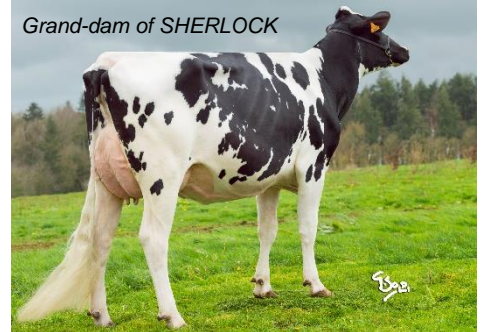

NEW BULLS IN AUTONOM RANGE

We welcome 5 bulls in this range : SHERLOCK, SPIELBERG, STARBOY, SAVERLAT P and SORBAY P.

SHERLOCK is available in conv. and sexed semen. He is the perfect balanced sire with a good production, incredible fertility at +3.2 and excellent udders. He is the brother of ROMAN RF from the family of LOUXOR.

SPIELBERG is available in conv. semen. He offers high milk at +1556 kg and a very quick milking speed at +0.9, combined with an outstanding type at +4.1 and udders at +3.2.